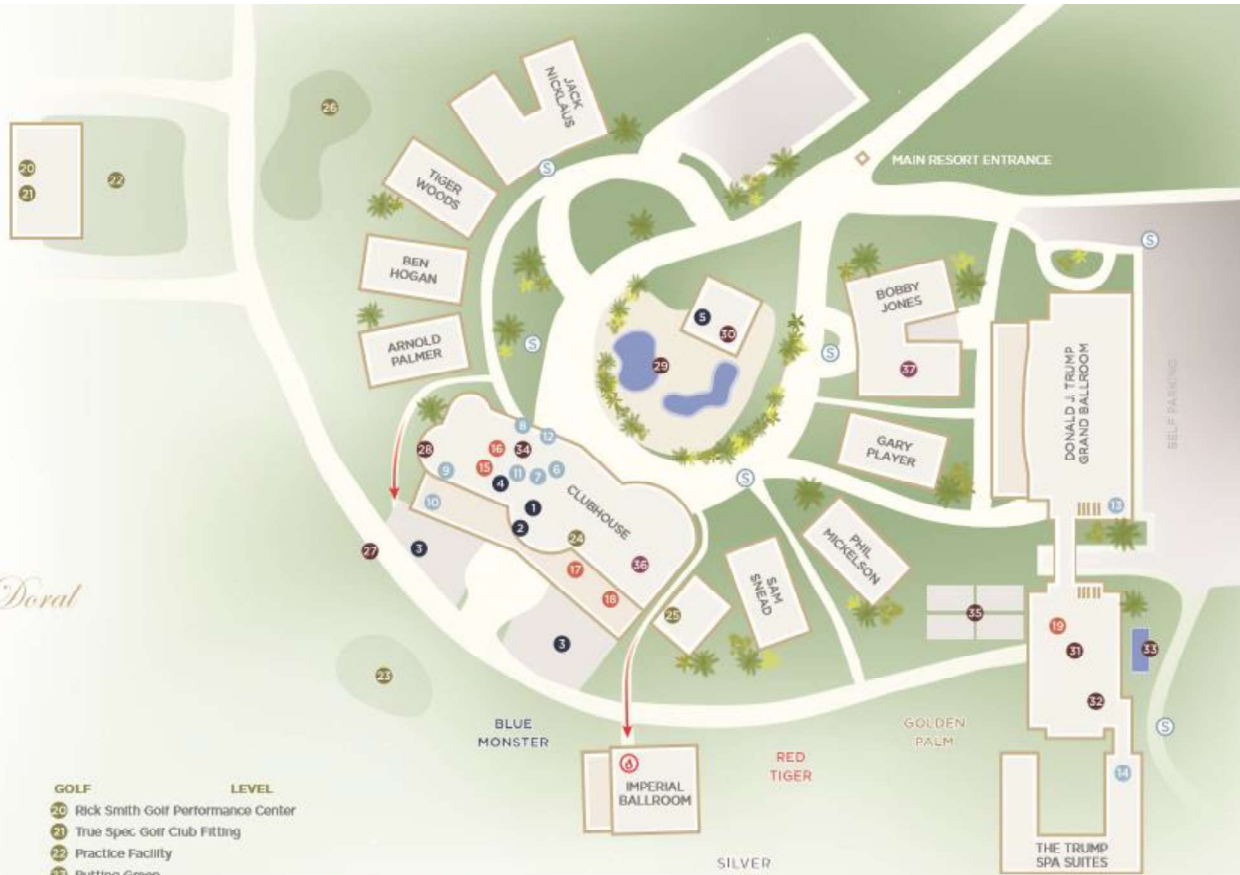

PALM  GRILL

4400 NORTHWEST 87TH AVENUE | MIAMI, FLORIDA 33178 | SALES PHONE: 305.591.6453 | SALES FAX: 305.591.6480

TRUMPATIONALDORAL.COM

Trump National Doral
MIAMI

- RESTAURANTS & BARS**
- 1 BLT Prime Lobby
 - 2 Champions Bar & Grill Lower
 - 3 Champions Patio Lower
 - 4 Marketplace Café Lower
 - 5 Palm Grill Pool
- RESORT & GUEST SERVICES**
- 6 Front Desk Lobby
 - 7 Concierge Desk Lobby
 - 8 Valet Parking
 - 9 The Living Room Lobby
 - 10 The Living Room Veranda Lobby
 - 11 Business Center Lower
 - 12 Enterprise Rent-A-Car
 - 13 FedEx Office Print & Ship Center
 - 14 The Trump Spa Lobby
- RETAIL**
- 15 Signature Shop Lower
 - 16 Trump Boutique Lower
 - 17 Golf Shop Lower Patio
 - 18 Blue Monster Shop Lower Patio
 - 19 Spa Boutique Spa

- GOLF**
- 20 Rick Smith Golf Performance Center
 - 21 True Spec Golf Club Fitting
 - 22 Practice Facility
 - 23 Putting Green
 - 24 Locker Rooms Lower
 - 25 Member's Clubhouse
 - 26 Short Game Practice
- WELLNESS & RECREATION**
- 27 Jogging Trail Start/Finish
 - 28 Fitness Center
 - 29 Royal Palm Pool
 - 30 Kids Camp
 - 31 The Trump Spa
 - 32 Pritikin Longevity Center
 - 33 Spa Pool
 - 34 Gameroom
 - 35 Four Tennis Courts

- MEETINGS & EVENTS**
- 36 CLUBHOUSE MEETING ROOMS**
- Nanika Trump Ballroom Lobby
 - White & Gold Ballroom Lobby
 - Babe Zaharias Boardroom Upper
 - Crystal Ballroom Upper
 - Majestic Ballroom Upper
 - Majestic Boardrooms Lower
 - Byron Nelson Lower
 - Payne Stewart Lower
 - Lee Trevino Lower
 - Gene Sarazen Lower