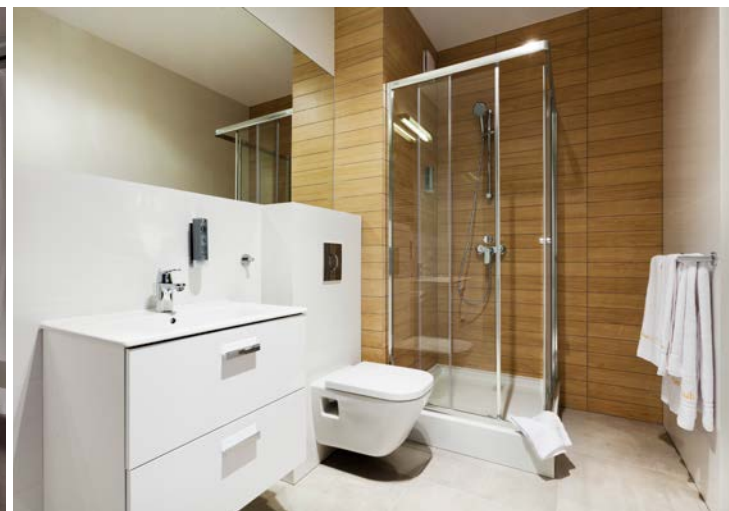

ACCOMODATION AT SIERRA

Kamila Pieper, Apartment Manager
Mobile : + 48 605 050 831
e-mail: kamila.pieper@sierragolf.pl

SIERRA GOLF PARK VILLAS

3-ROOM APARTMENTS / 75-83 SQ. M /
FULLY FURNISHED / PARKING LOT /
GARDENS WITH OUTDOOR SWIMMING POOL

SIERRA APARTMENTS

1-, 2- & 3-ROOM APARTMENTS / 38-78 SQ. M /
FULLY FURNISHED / GARAGE SPACE OR PARKING LOT /
GARDENS ON GROUND FLOOR