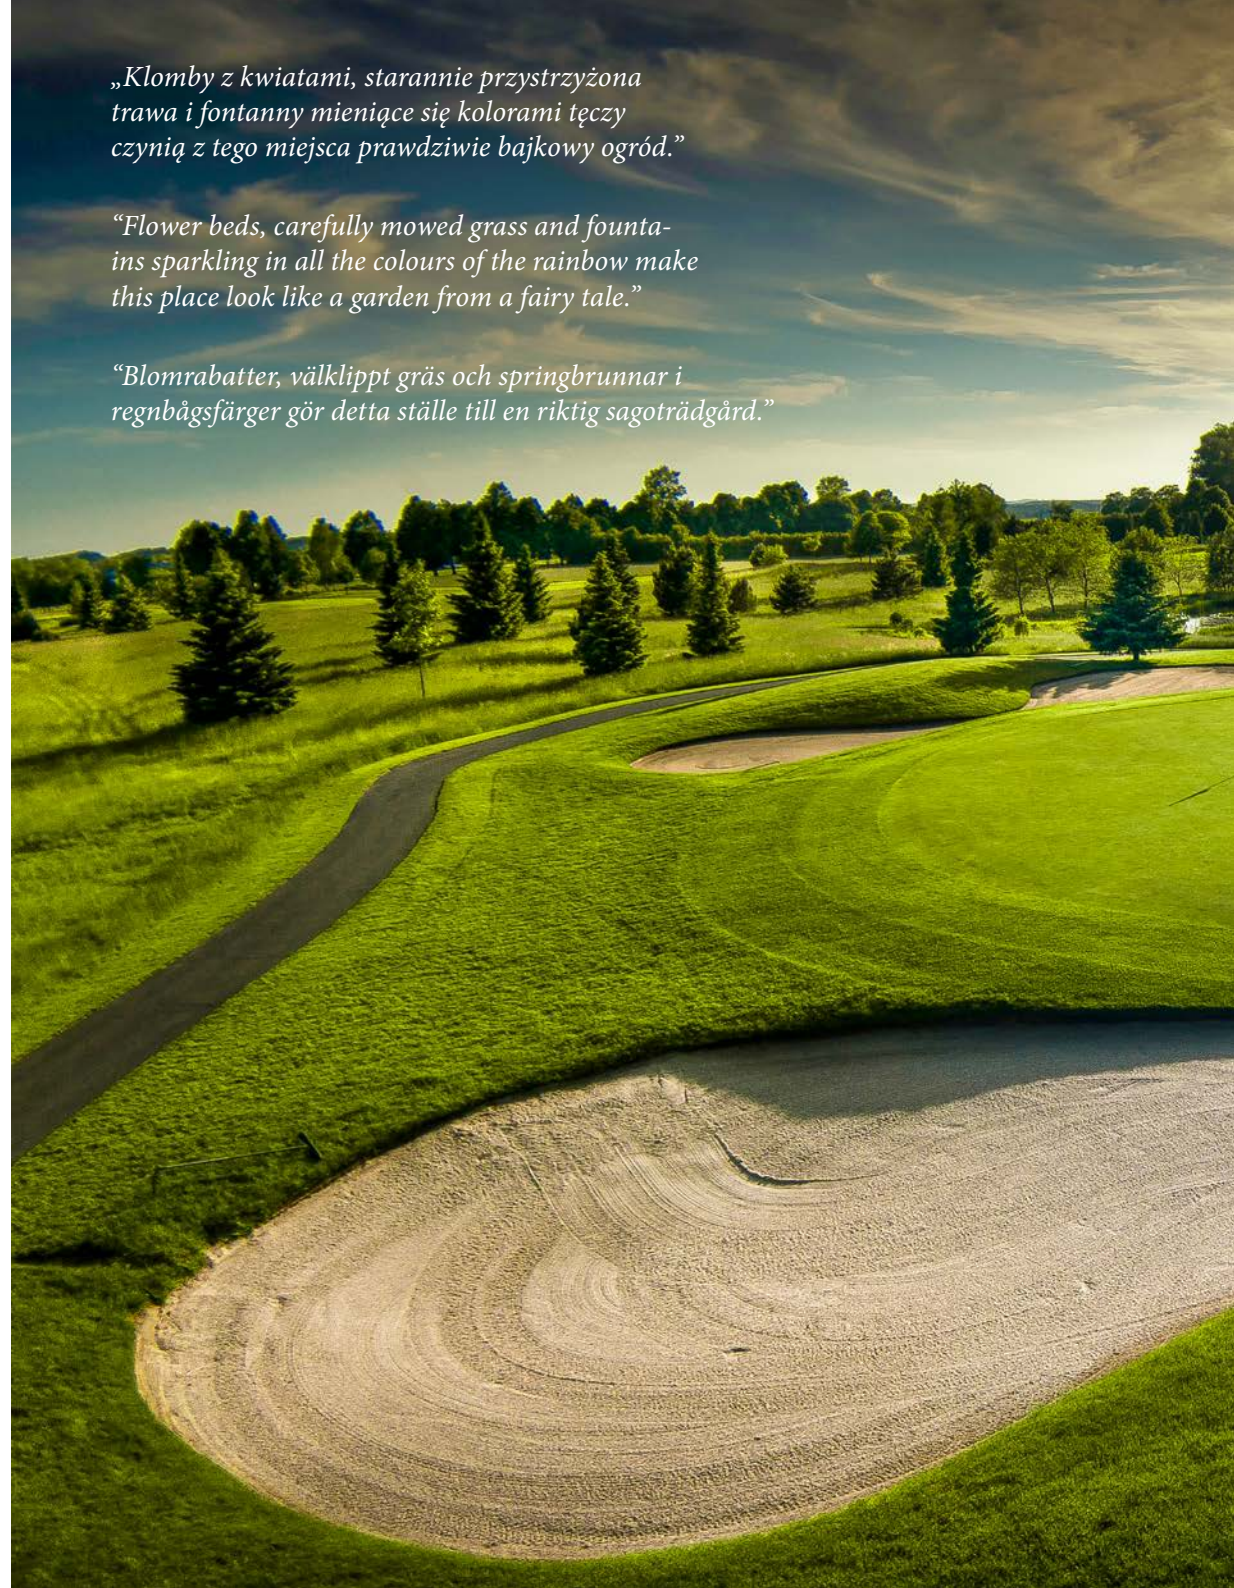

FEMSTJÄRNIG GREEN

Till och med de mest krävande golfspelare som besökt golfbanor i hela världen blir överraskade över Sierra Golf Resorts välunderhållna greens och fairways. Gräset är klippt i 6 olika höjder. Databaserat och centralstyrt bevattningssystem gör att gräset är perfekt grönt under hela säsongen. Sierra är en golfbana med parkkaraktär: inom området finns det över 11 000 väl utvalda träd, prydnadsbuskar och blommor. Sagomiljön framhävs av stiliga lusthus, bänkar och pittoreska gångsbroar. Golfbanans landskap förändras tillsammans med naturen - att spela på den är aldrig samma upplevelse!

„Klomby z kwiatami, starannie przystrzyżona trawa i fontanny mieniące się kolorami tęczy czynią z tego miejsca prawdziwie bajkowy ogród.”

“Flower beds, carefully mowed grass and fountains sparkling in all the colours of the rainbow make this place look like a garden from a fairy tale.”

“Blomrabatter, välklippt gräs och springbrunnar i regnbågsfärger gör detta ställe till en riktig sagoträdgård.”