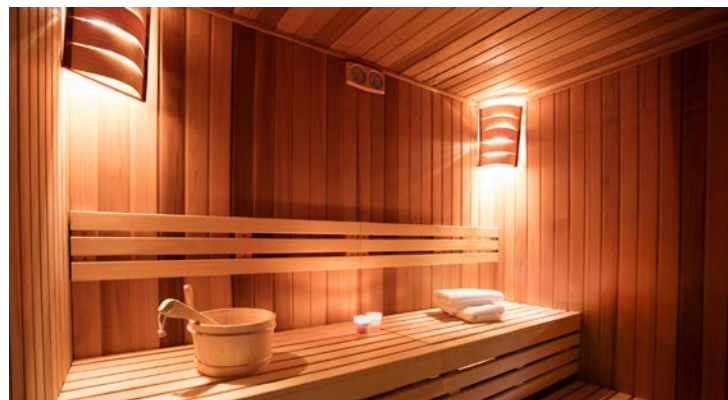

CLUB HOUSE

An area of more than 1,000 m² containing everything that a golf player might desire: bistro restaurant, pool table, professional golf simulators, complemented by de luxe locker rooms, showers and sauna. The club house is rightfully considered to be the most luxurious of such places in Poland and its interior, decorated in English style, makes it possible to enjoy a comfortable rest after the game.